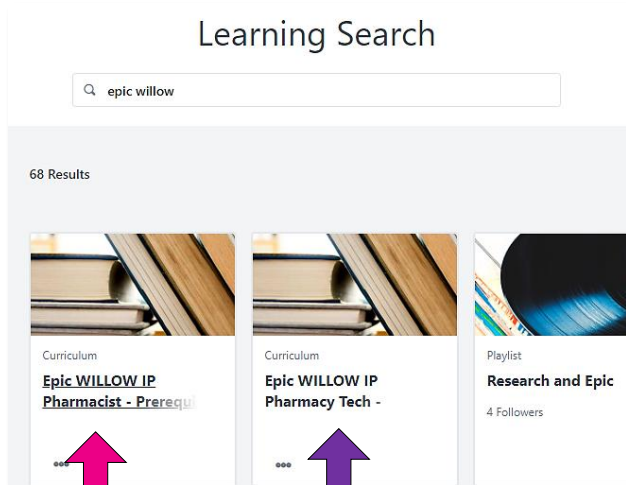

# Epic Online Module Instructions for Pharmacy and Pharmacy Tech Students

- Log into your Learning Hub account:
  - <https://prismahealth.csod.com/client/prismahealth/default.aspx>
- In the search bar at the top of the homepage, enter “**Epic Willow**”
  - For **Pharmacy Tech** students, select the curriculum titled “**Epic WILLOW IP Pharmacy Tech - Prerequisite**”
  - For **Pharmacy** students, select the curriculum titled “**Epic WILLOW IP Pharmacist - Prerequisite**”
- Click the button “**Open Curriculum**”
  - Complete all modules within the curriculum by clicking “Launch”